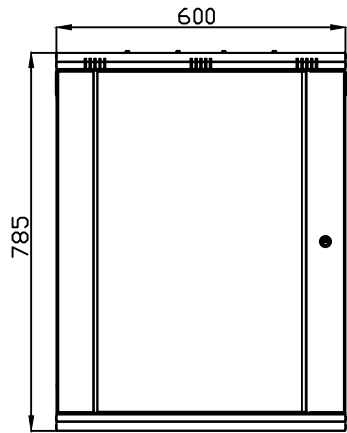

DN-19 16U-6/6-EC

(4016032221760)

DN-19 16U-6/6-EC-SW

(4016032257875)

Front View

Front View
Without the Door

Side View

Rear View

Bottom View

Top View

Opening Angle
Of Door

Isometric View