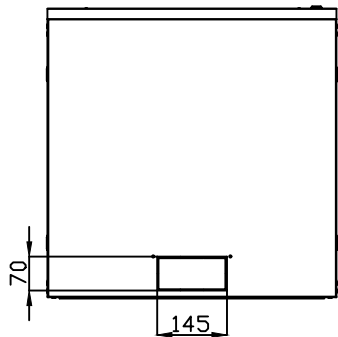

DN-19 16U-6/6-EC

(4016032221760)

DN-19 16U-6/6-EC-SW

(4016032257875)

Front View

Front View
Without the Door

Side View

Rear View

Bottom View

Top View

Opening Angle
Of Door

Isometric View